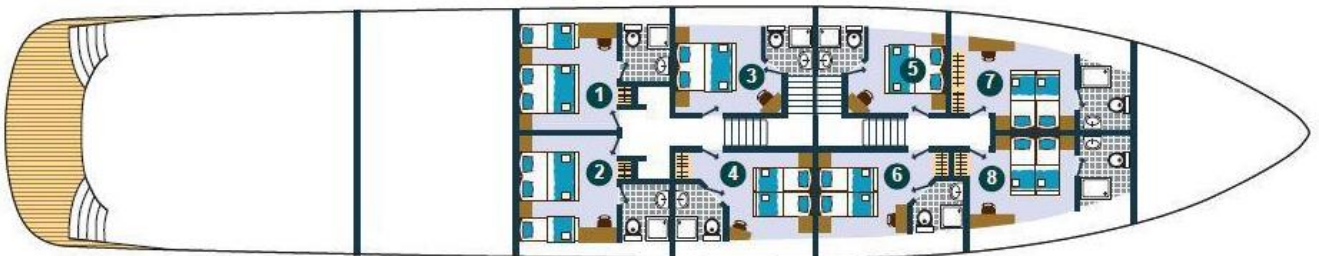

MS Adriatic King

MS ADRIATIC KING

| Deck | Cabin | Bedding | Size (sqm) | Window | To Open |
|------------|----------|--------------------|------------|----------|---------|
| Main Deck | Standard | Double/Twin | 14-16 | Window | Yes |
| Lower Deck | Standard | Double/Twin/Triple | 14-16 | Porthole | No |

**Please note that the single cabin is reserved for the Cruise Director.*

AMENITIES

- ✓ En-suite
- ✓ Air-conditioning
- ✓ Toiletries
- ✓ TV
- ✓ Safe
- ✓ Hair Dryer
- ✓ Wardrobe