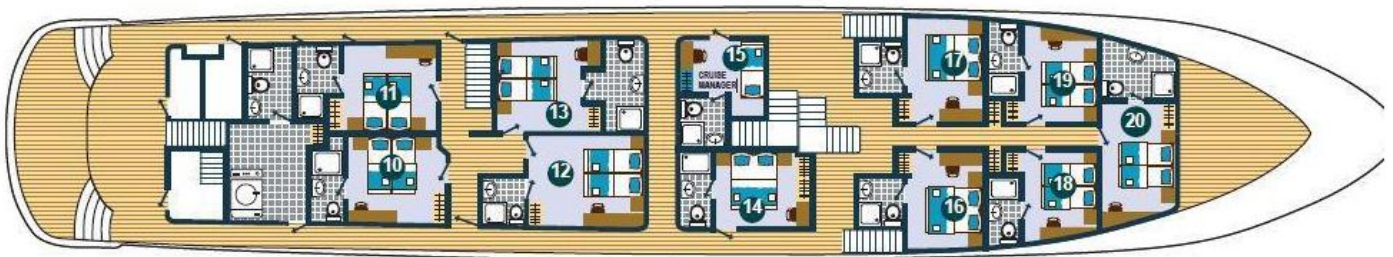

MS Adriatic King

MS ADRIATIC KING

| Deck | Cabin | Bedding | Size (sqm) | Window | To Open |
|------------|----------|--------------------|------------|----------|---------|
| Main Deck | Standard | Double/Twin | 14-16 | Window | Yes |
| Lower Deck | Standard | Double/Twin/Triple | 14-16 | Porthole | No |

**Please note that the single cabin is reserved for the Cruise Director.*

AMENITIES

- ✓ En-suite
- ✓ Air-conditioning
- ✓ Toiletries
- ✓ TV
- ✓ Safe
- ✓ Hair Dryer
- ✓ Wardrobe